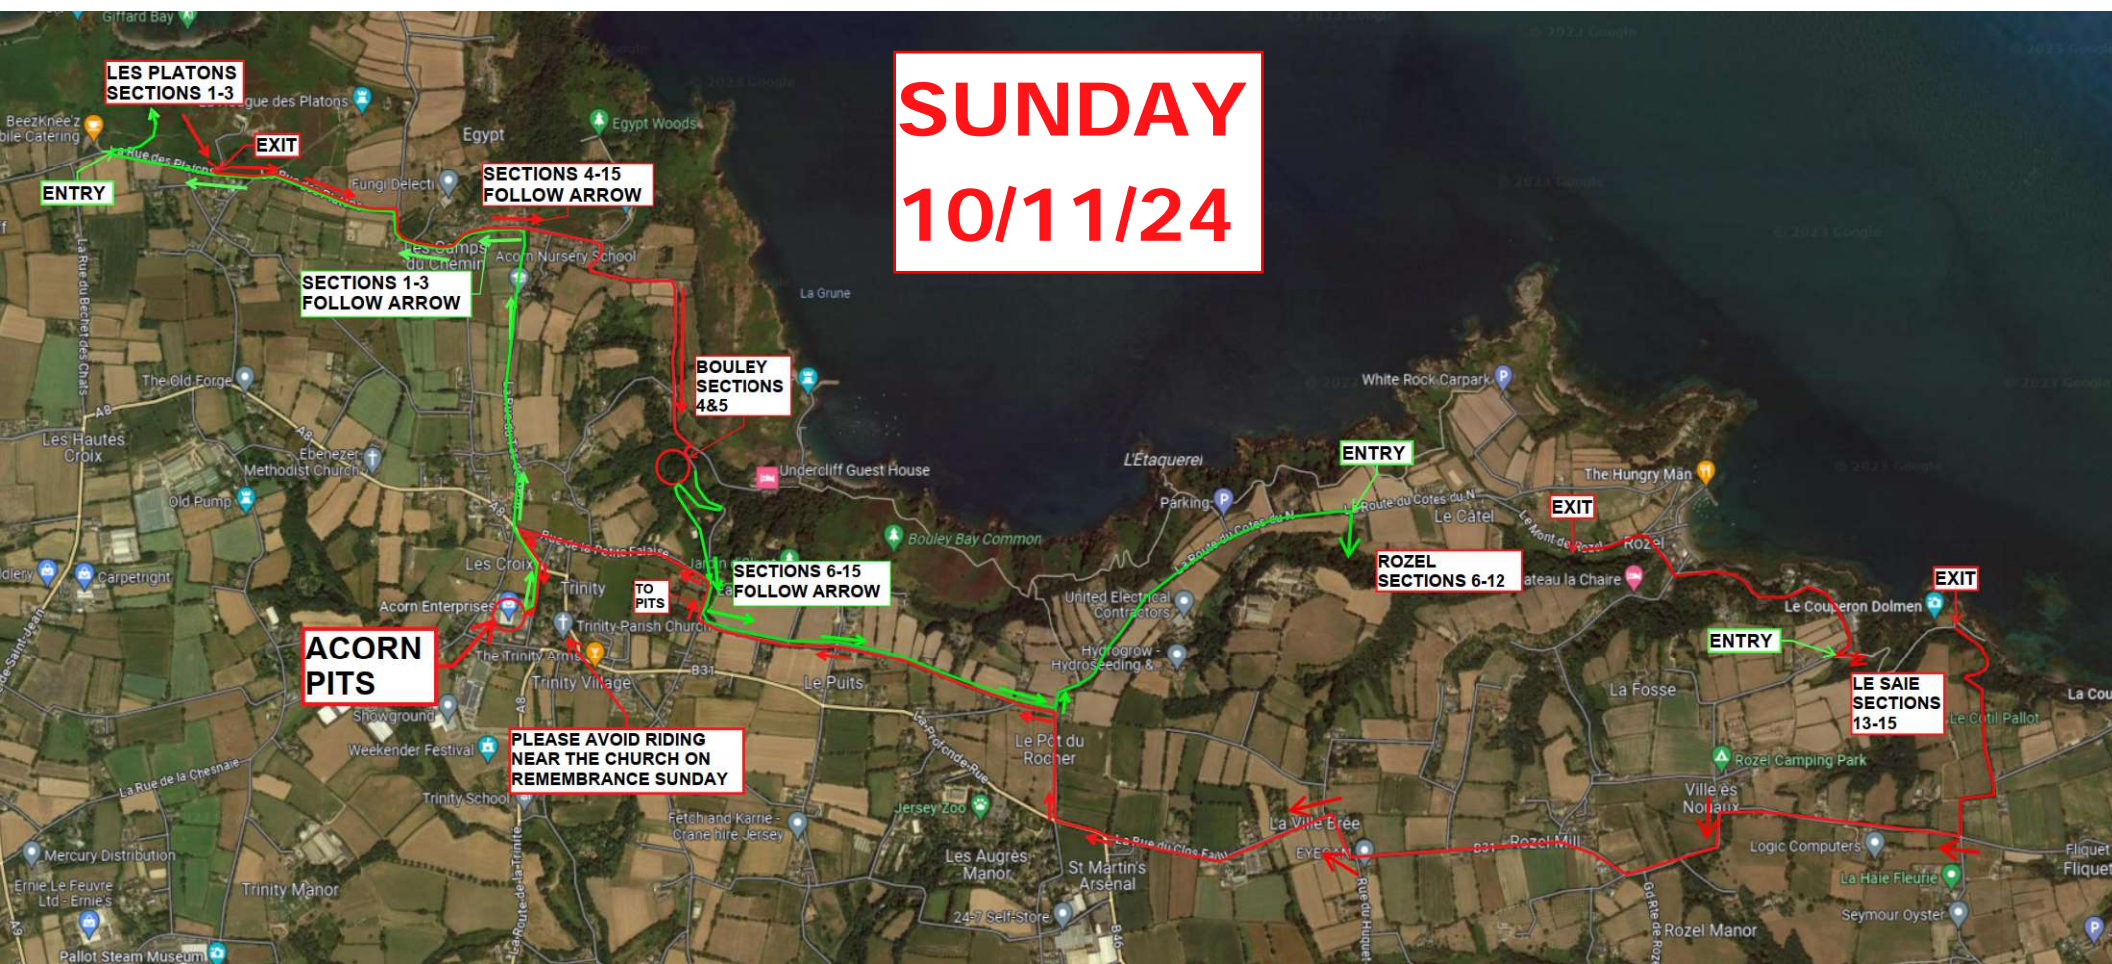

SUNDAY 10/11/24

**LES PLATONS
SECTIONS 1-3**

ENTRY

EXIT

**SECTIONS 4-15
FOLLOW ARROW**

**SECTIONS 1-3
FOLLOW ARROW**

**BOULEY
SECTIONS
4&5**

**SECTIONS 6-15
FOLLOW ARROW**

**ACORN
PITS**

**PLEASE AVOID RIDING
NEAR THE CHURCH ON
REMEMBRANCE SUNDAY**

**TO
PITS**

ENTRY

**ROZEL
SECTIONS 6-12**

EXIT

ENTRY

**LE SAIE
SECTIONS
13-15**

EXIT